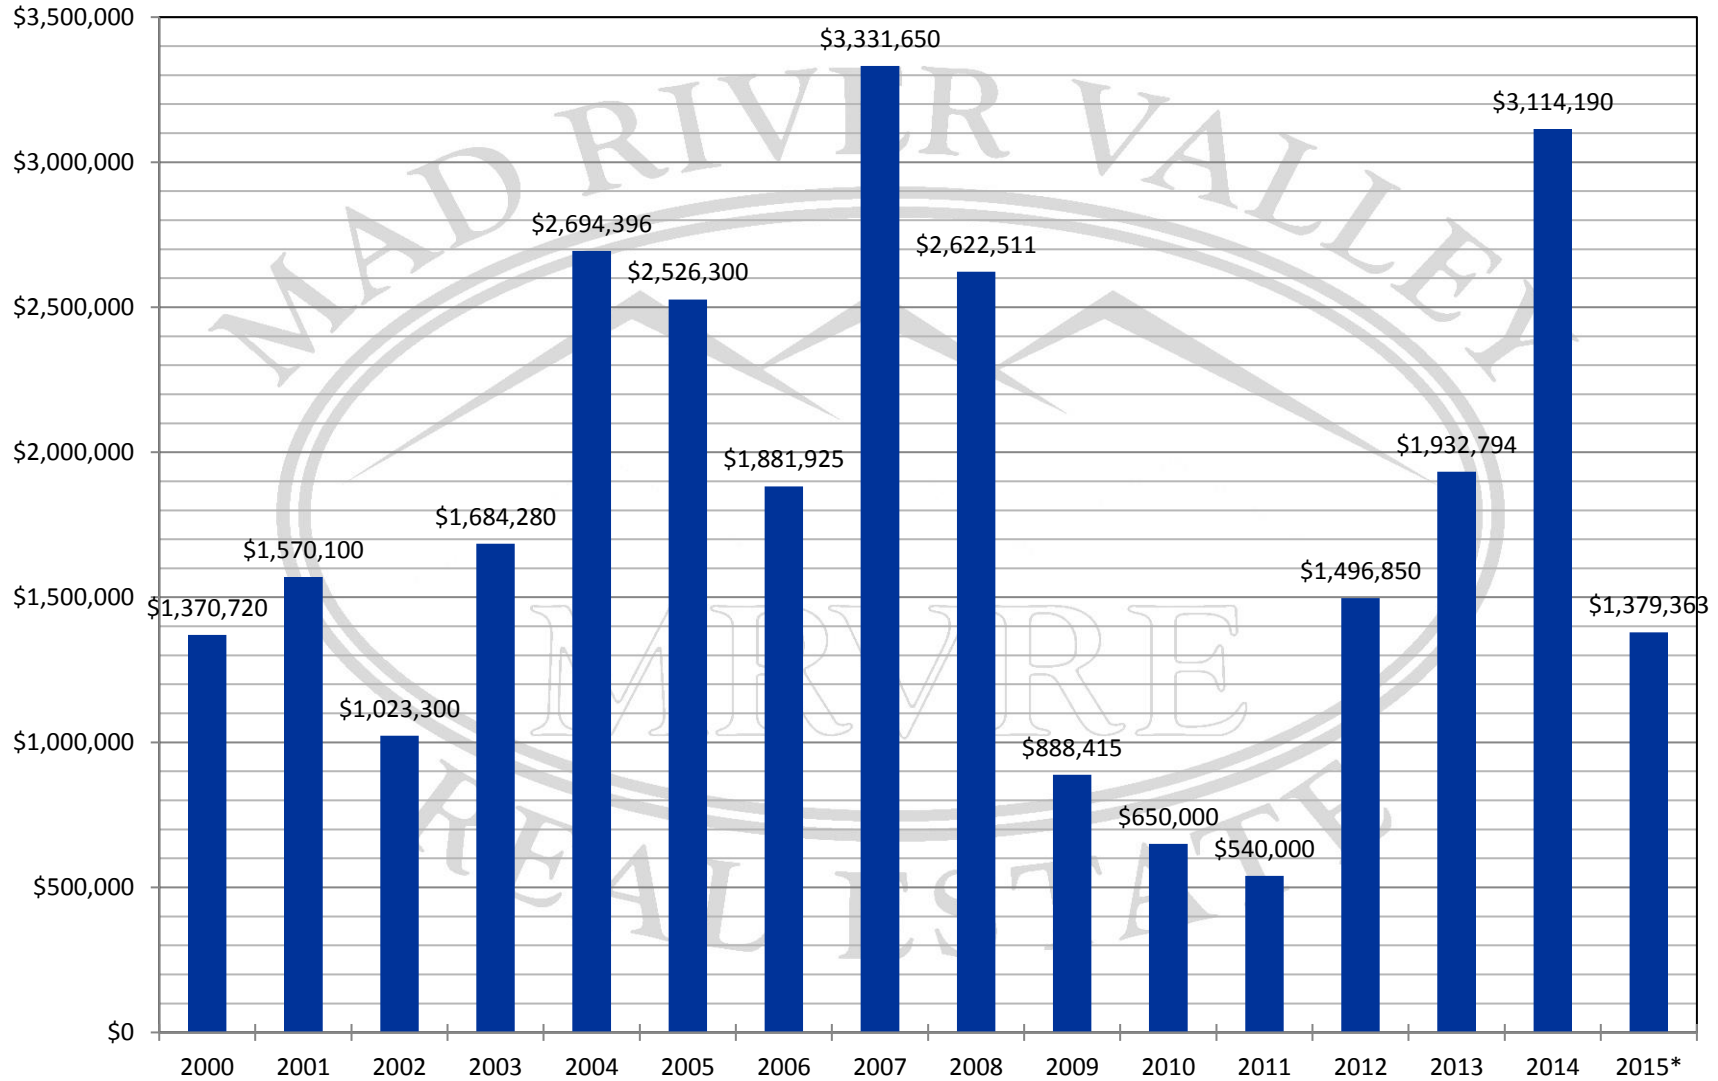

Total Dollar Volume For The Town of Roxbury

**2015 Information up to Dec. 31st
Sales under \$20k not included*